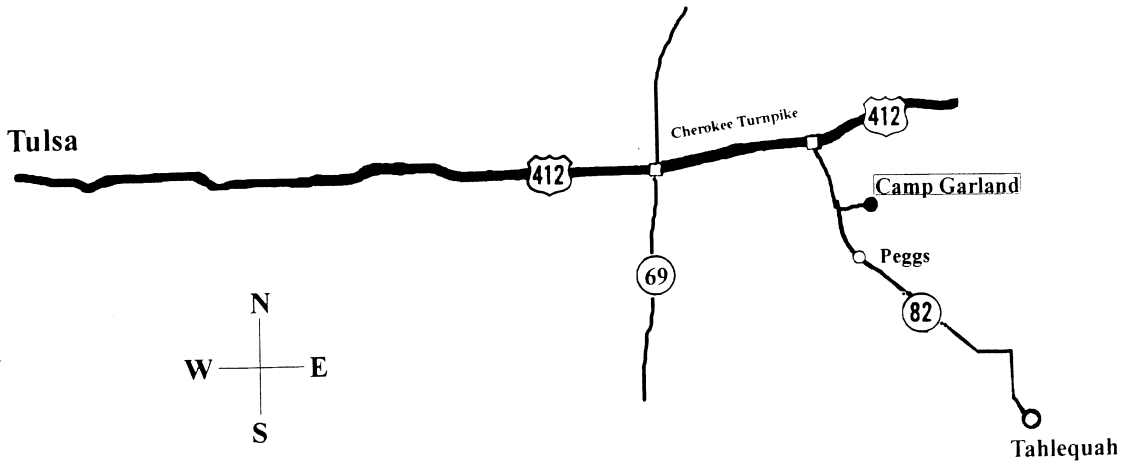

## Indian Nations Council

Follow Highway 412 to the Cherokee Turnpike  
 Exit and follow the Cherokee Turnpike to the Highway 82 Exit  
 Turn Right on Highway 82 and travel 2 miles  
 Then turn left at the Camp Garland sign  
 Travel .9 miles the entrance to Camp Garland will be on the right and  
 the entrance to the Barlett Training Center will be on the left